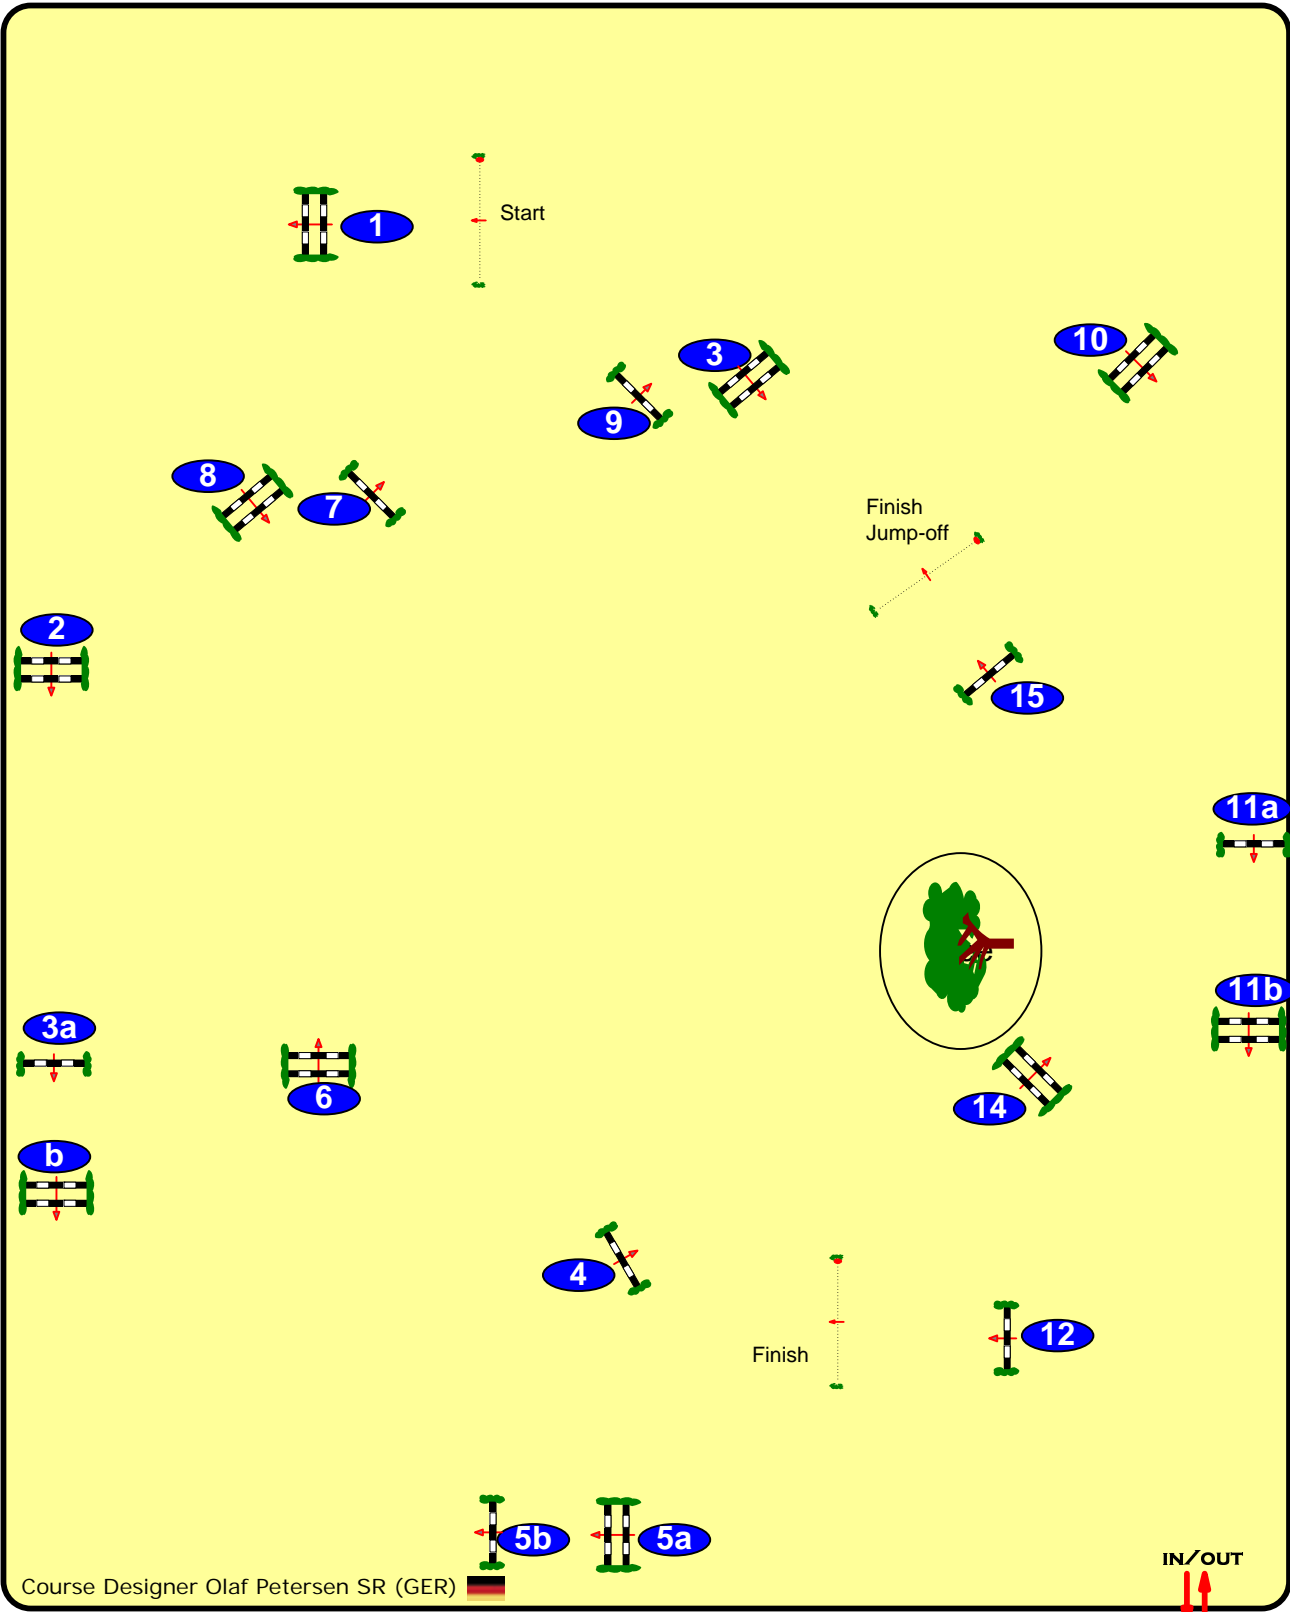

**Class No.: 262      Level 7      Competition with one jump-off**

National RG: II.2(b) FEI RG / Art. Height: 4'6	Speed: 350 m/min Length: 490 m Time allowed: 84 sec Time limit: 168 sec	1st Jump-off: 1-7-10-11a,b-14-15 Length: 250 m Time allowed: 43 sec Time limit: 86 sec
--	--	---

T H U R S D A Y

Course Designer Olaf Petersen SR (GER) 

IN/OUT 