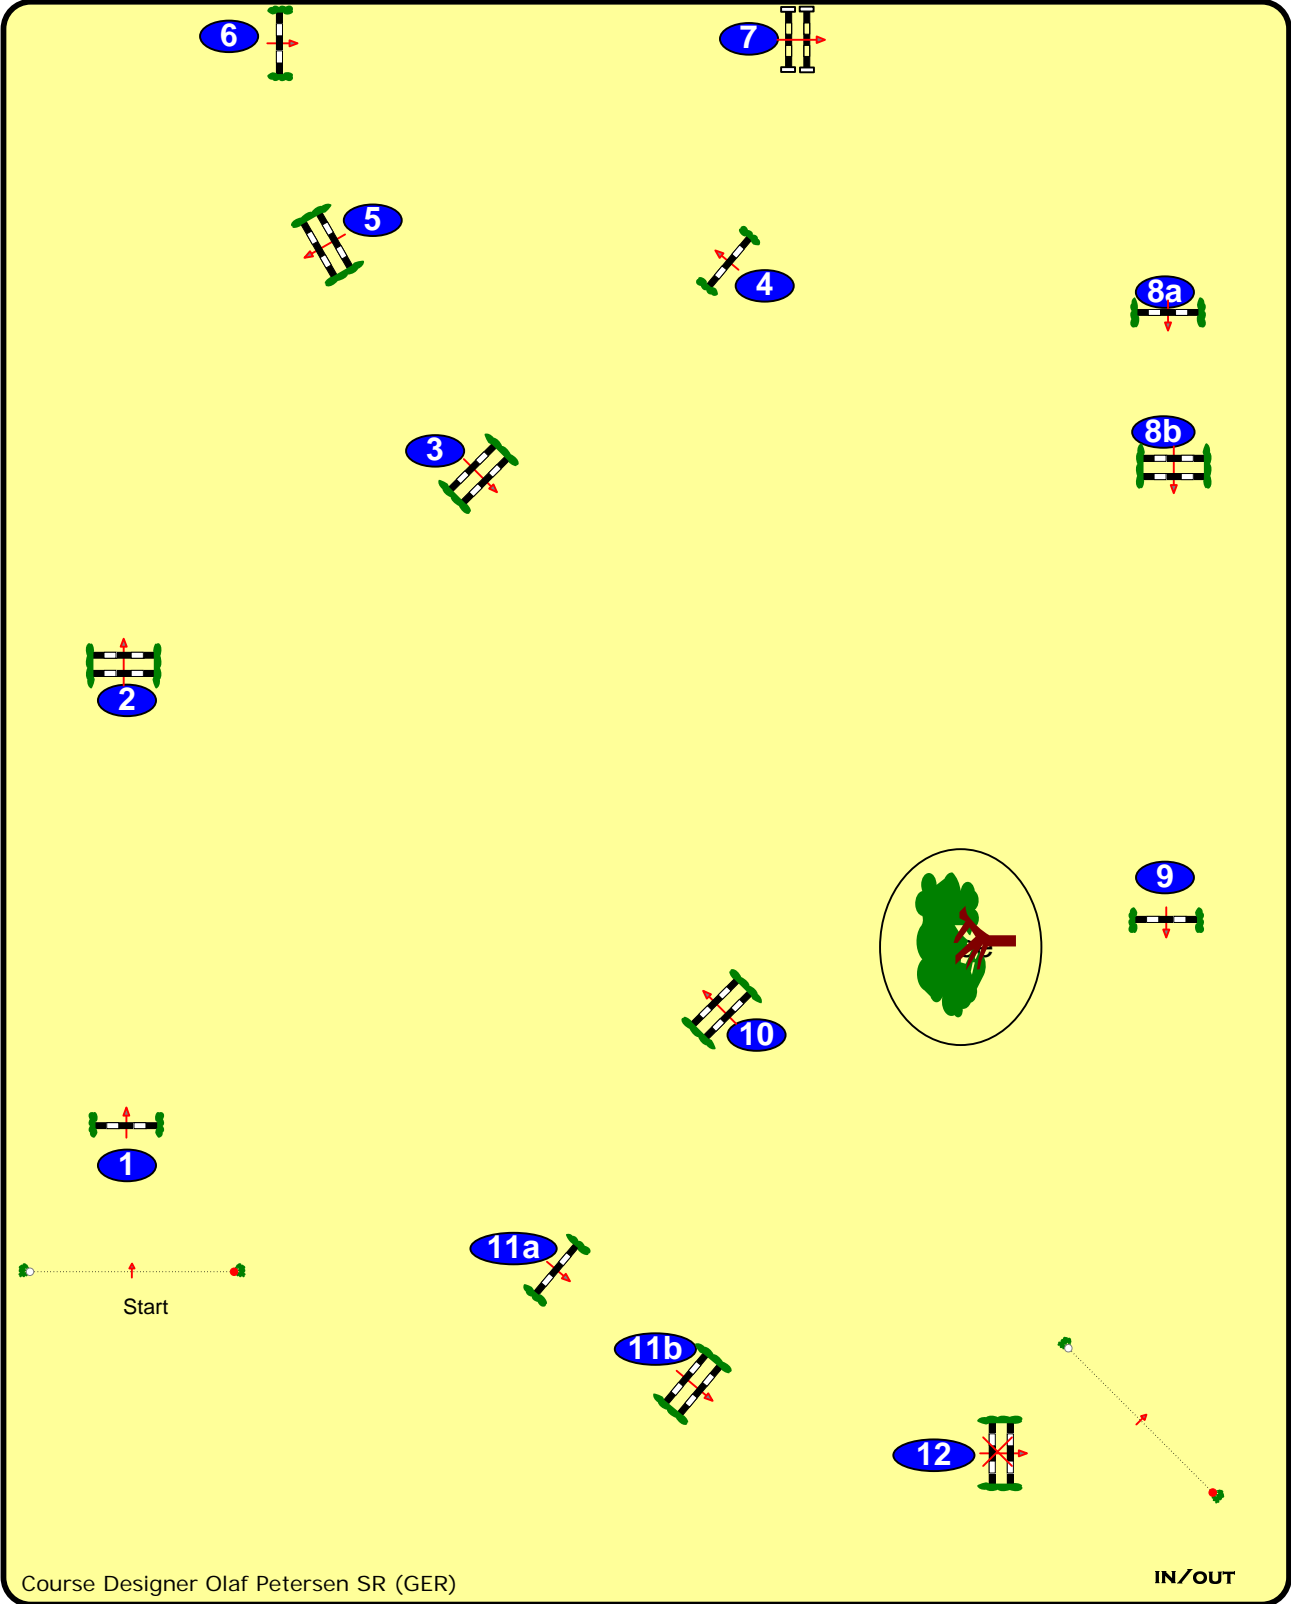

Class No.: 264      Level 7      Competition with one jump-off

Table: A	Speed: 350 m/min	1st Jump-off: 1-2-3-4-7-8a,b-9-10
National RG: II.2 (b)	Length: 450 m	Length: 290 m
Height: 1.40 m	Time allowed: 78 sec	Time allowed: 50 sec
	Time limit: 156 sec	Time limit: 100 sec