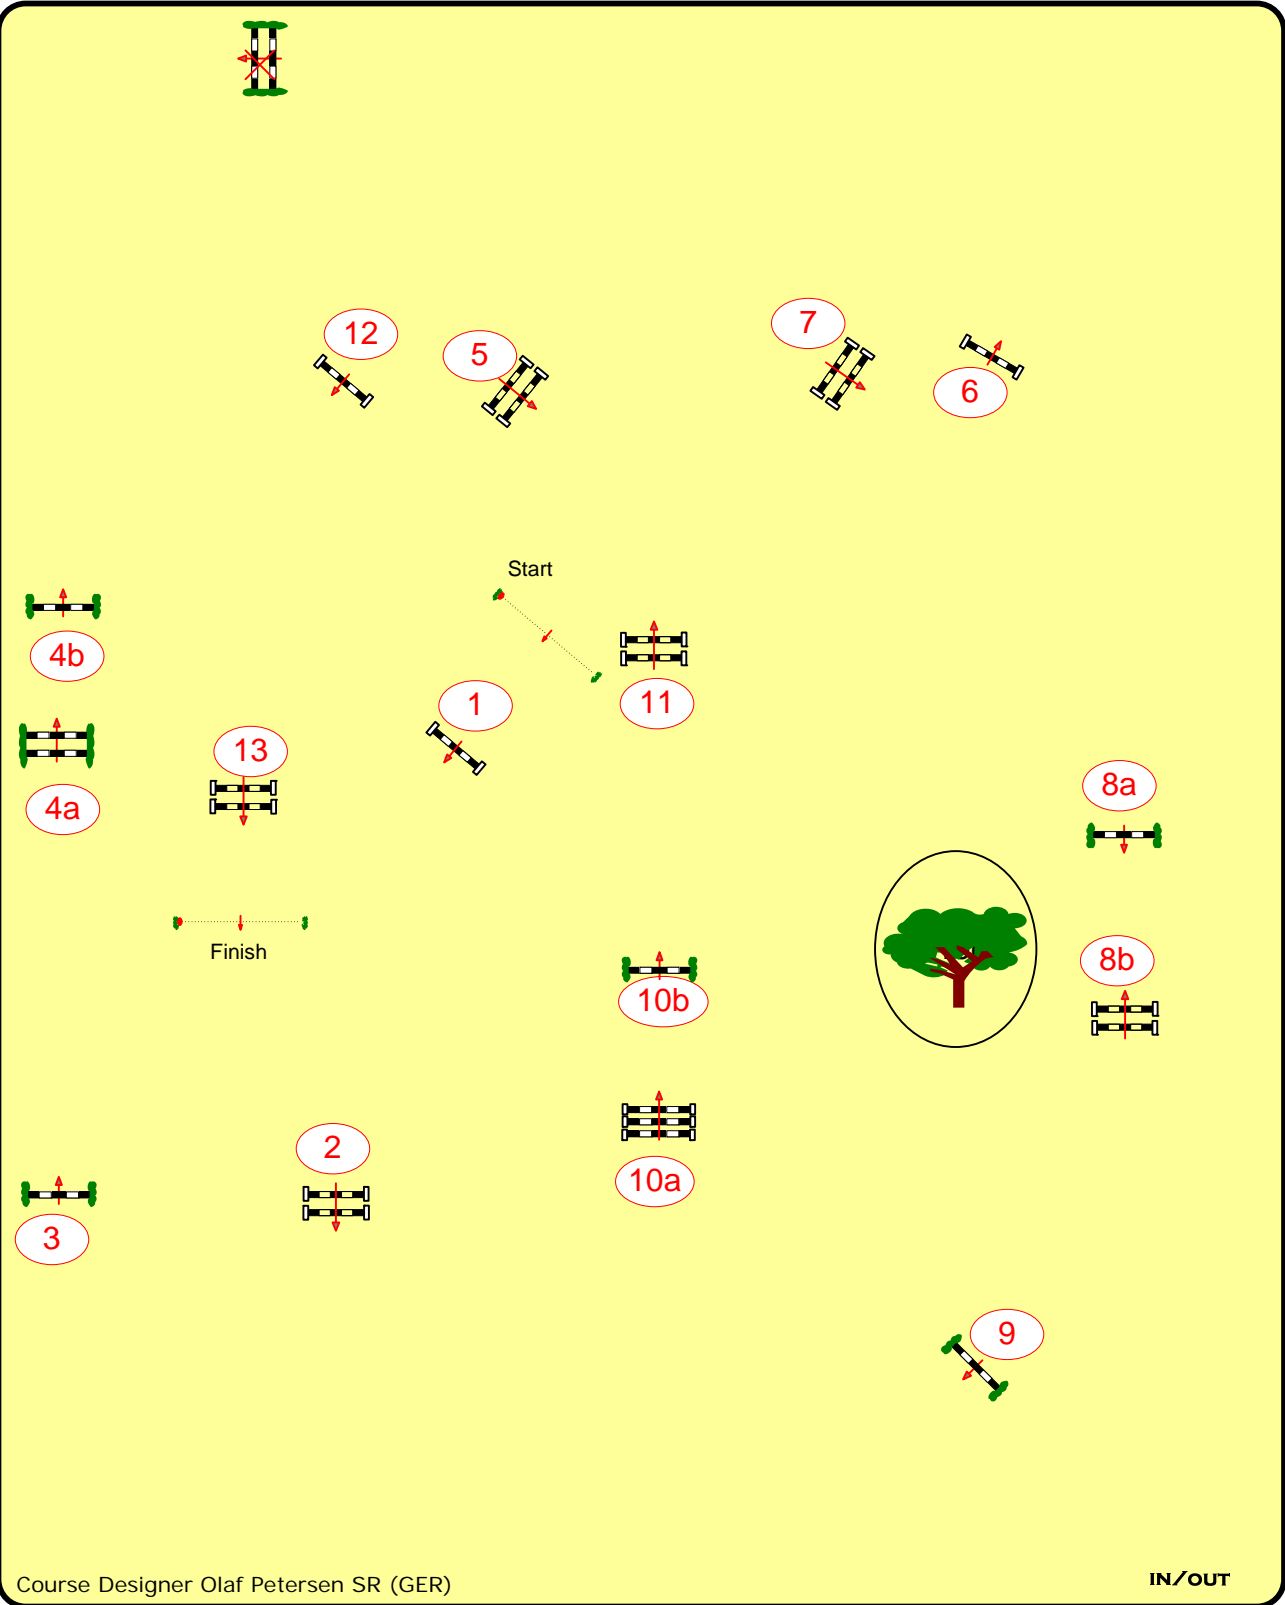

**Class No.: 266      Grand Prix      Competition with one jump-off**

National RG: II.2(a) FEI RG / Art. Height: 1.45 m	Speed: 350 m/min Length: 500 m Time allowed: 86 sec Time limit: 172 sec	1st Jump-off: 1-2-3-4a,b-5-6-12-13 Length: 320 m Time allowed: 55 sec Time limit: 110 sec
---	--	--

FRIDAY