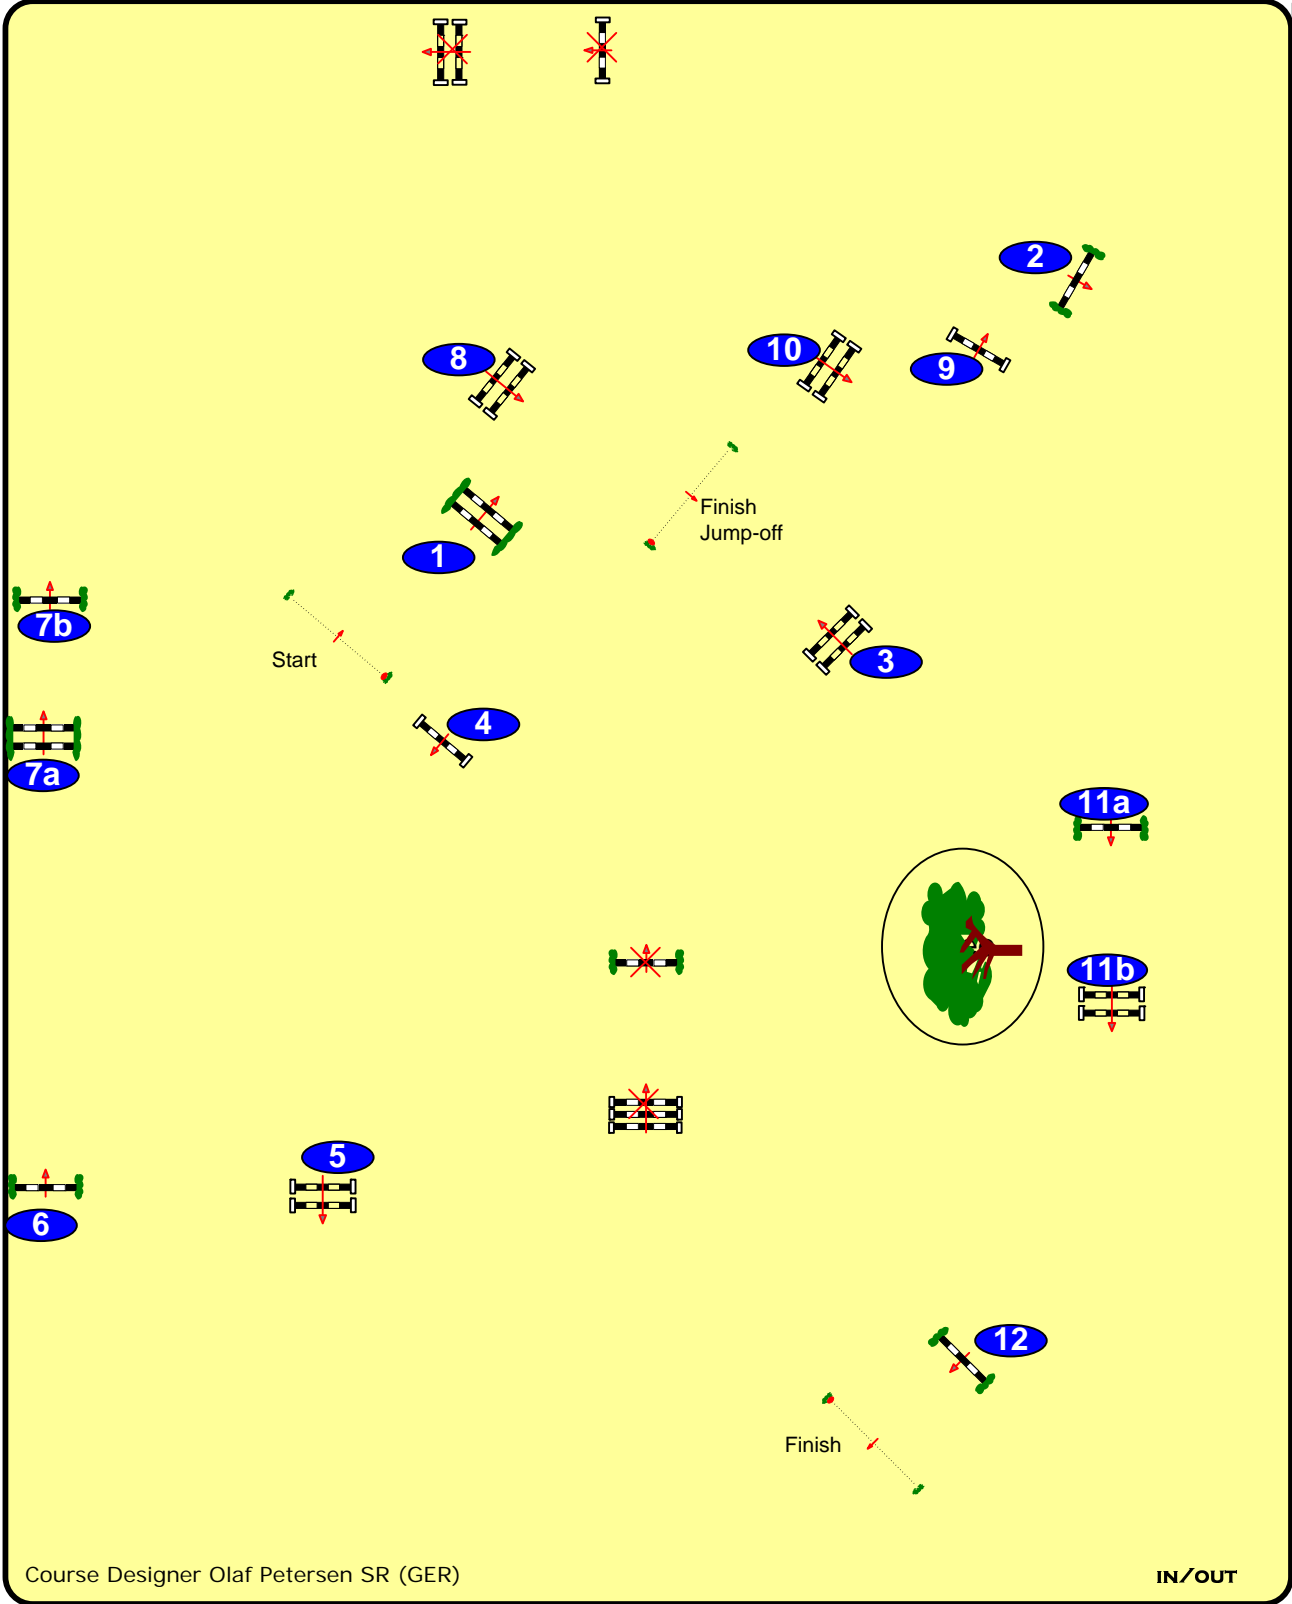

Class No.: 274 + 277 Level 7 Competition with one jump-off

National RG: II.2(b)	Speed: 350 m/min	1st Jump-off: 1-2-3-4-5-6-7a,b-8
FEI RG / Art.	Length: 500 m	Length: 330 m
Height: 1.40 m	Time allowed: 86 sec	Time allowed: 57 sec
	Time limit: 172 sec	Time limit: 114 sec