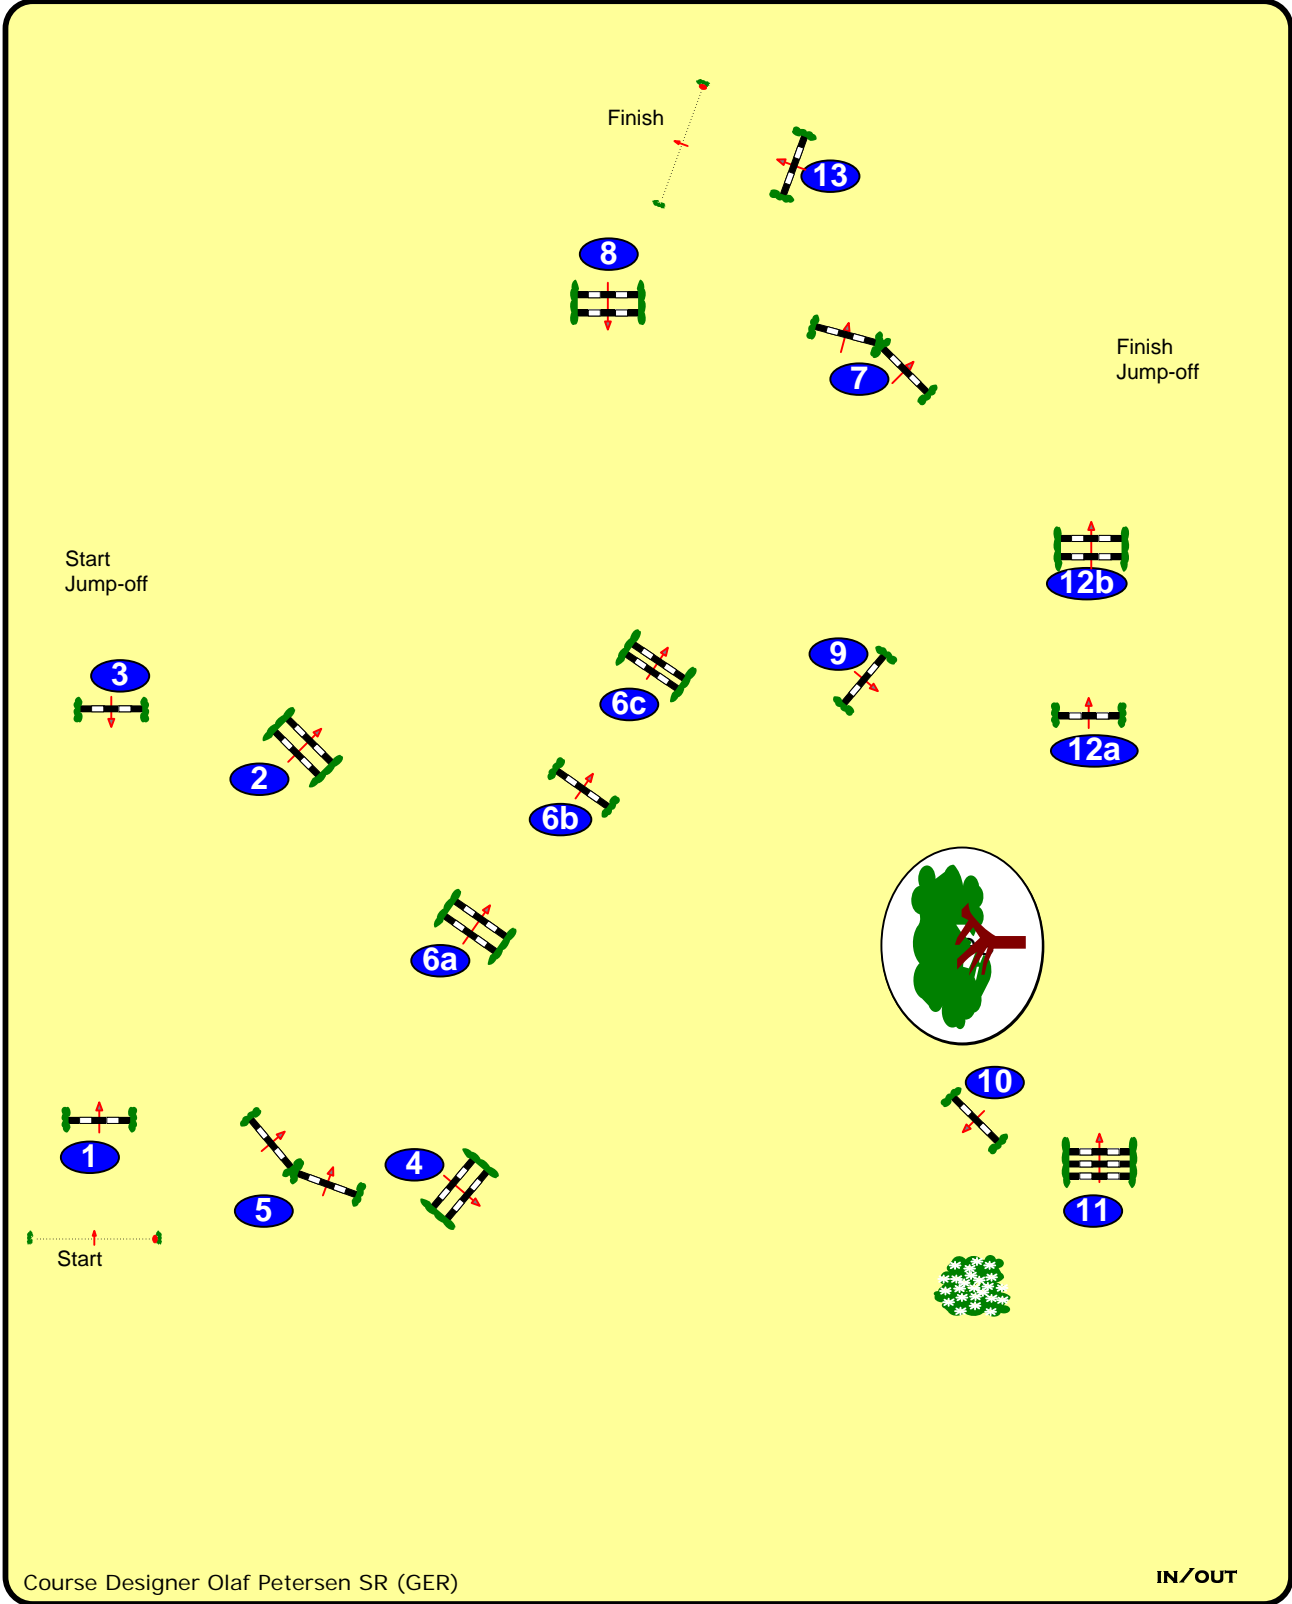

Class No.: 415 Grand Prix Competition with one jump-off

National RG: II.2(a)	Speed: 350 m/min	1st Jump-off: 3-4-5-6a,b-10-11-12b
FEI RG / Art.	Length: 520 m	Length: 280 m
Height: 1,50 m	Time allowed: 90 sec	Time allowed: 48 sec
	Time limit: 180 sec	Time limit: 96 sec

S
U
N
D
A
Y