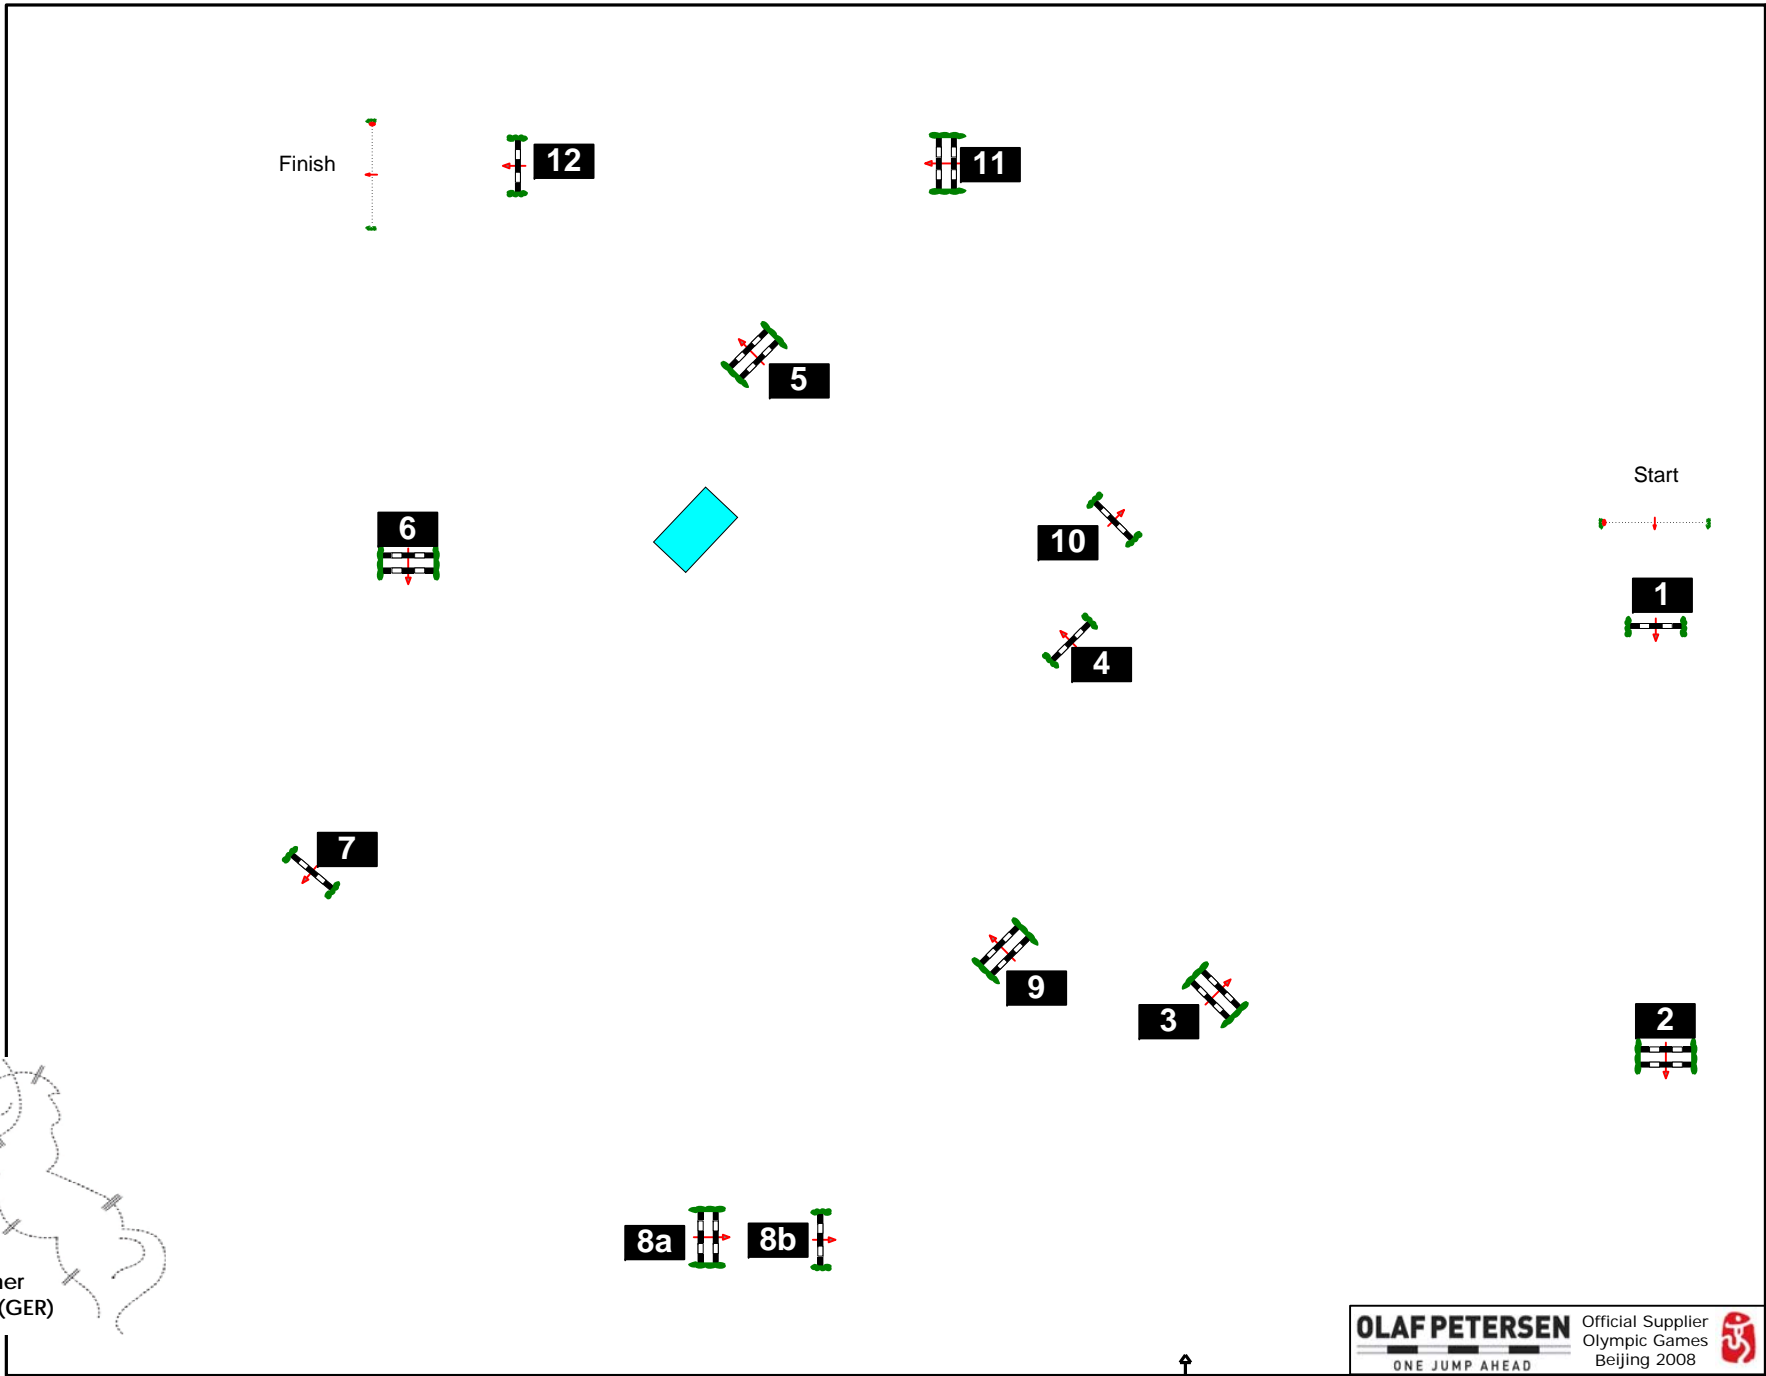

4

Balvanera 2009 12 - 15 Marzo

Class No.: 50
7 Anos
Competition against the clock

Table: A	Speed: 350 m/min	1st Jump-off:	0 m
National RG: 238.2.1	Length: 440 m	Length:	0 sec
Height: 1,30 m	Time allowed: 76 sec	Time allowed:	0 sec
	Time limit: 152 sec	Time limit:	0 sec

Course Designer
Olaf Petersen Sr. (GER)

OLAF PETERSEN Official Supplier
 ONE JUMP AHEAD Olympic Games
 Beijing 2008