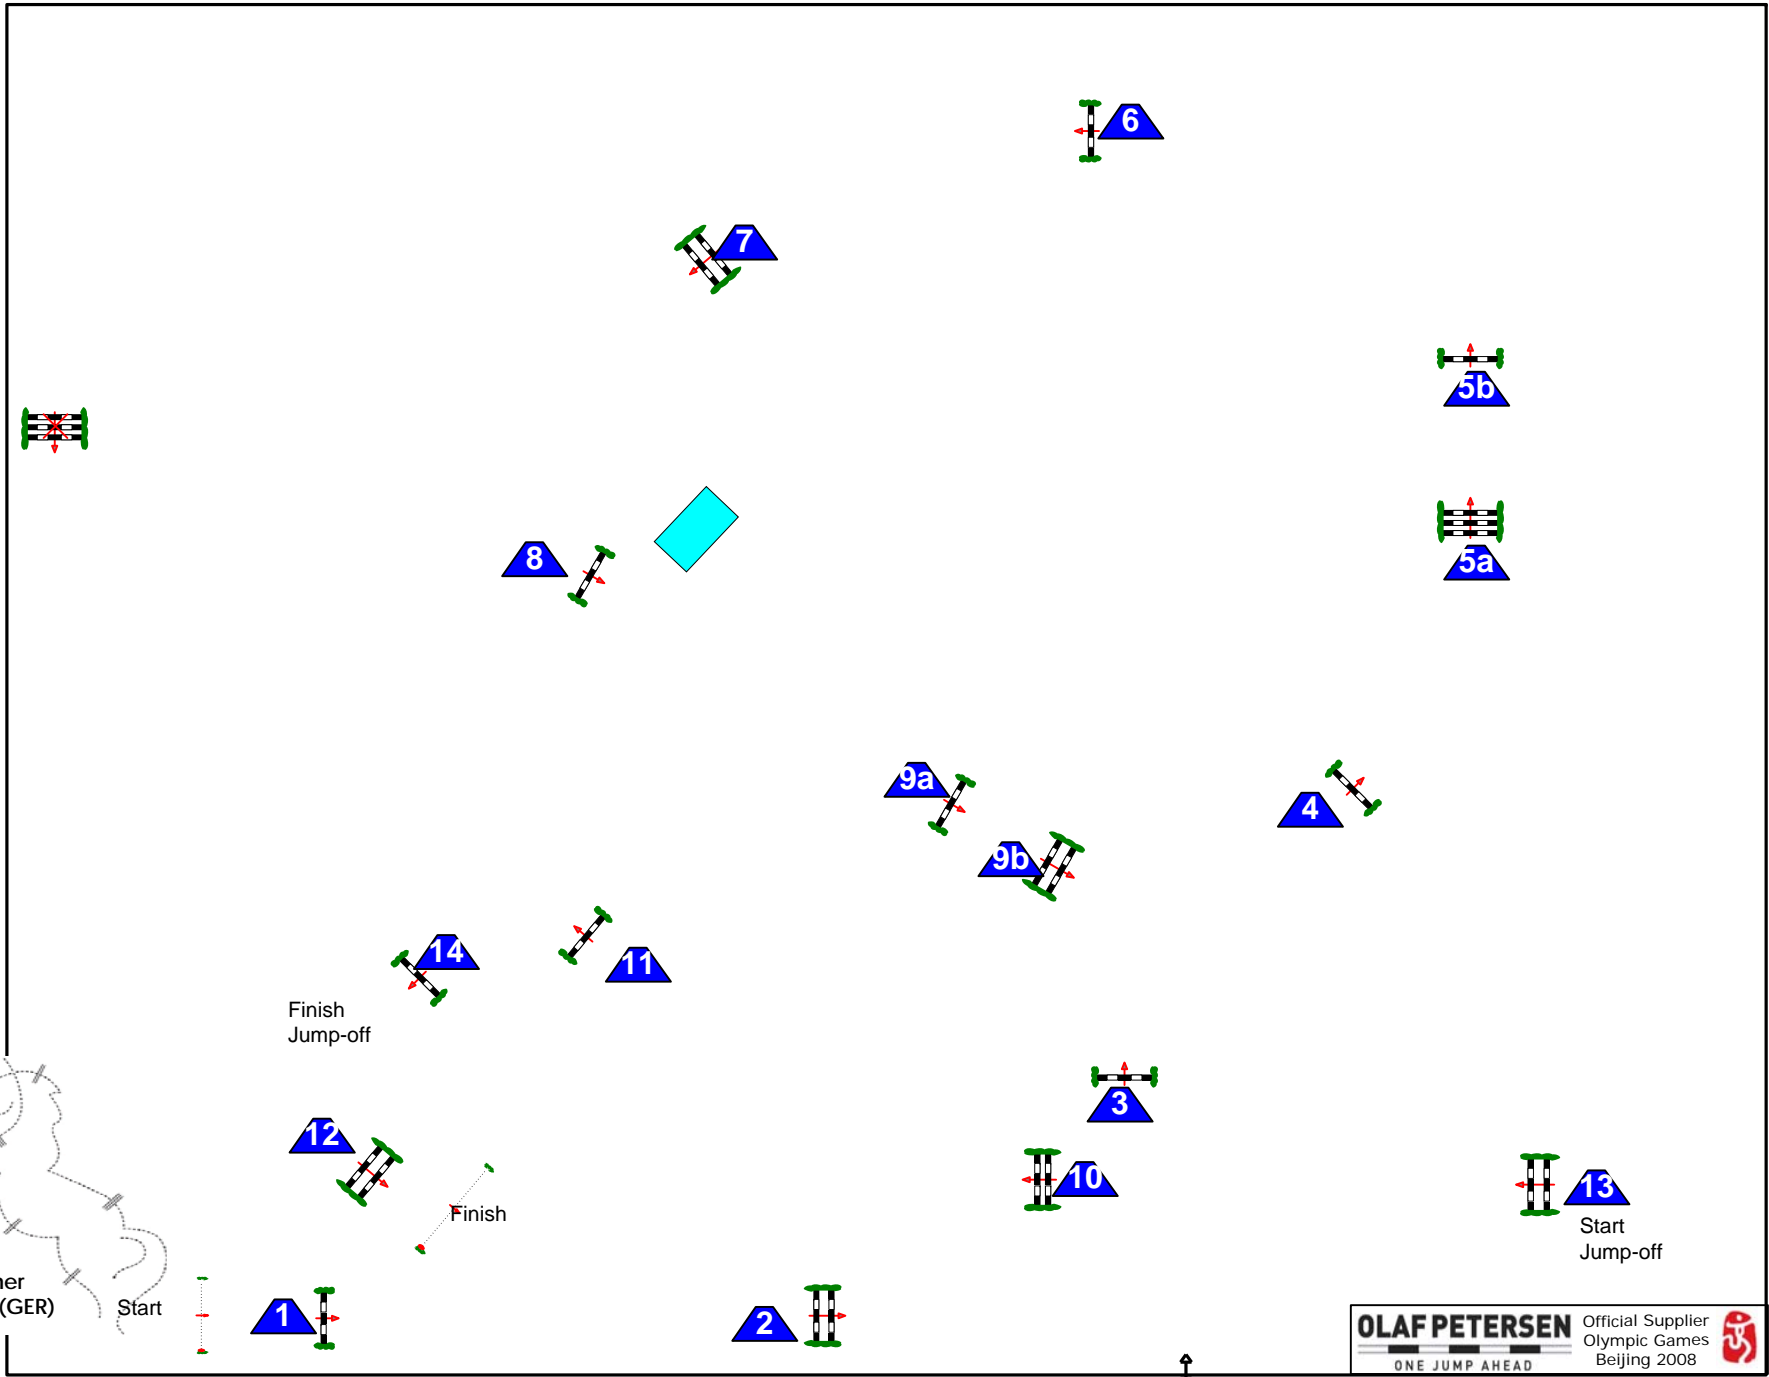

1

Balvanera 2009 12 - 15 Marzo

Class No.: 58  
7 anos  
Competition with one jump-off

Table: A  
National RG: 238.2.2  
Height: 1,30 m

Speed: 350 m/min  
Length: 420 m  
Time allowed: 72 sec  
Time limit: 144 sec

1st Jump-off: 13-4-5a,b-6-7-8-14  
Length: 240 m  
Time allowed: 42 sec  
Time limit: 84 sec

Course Designer  
Olaf Petersen Sr. (GER)

**OLAF PETERSEN** Official Supplier  
Olympic Games  
Beijing 2008   
ONE JUMP AHEAD