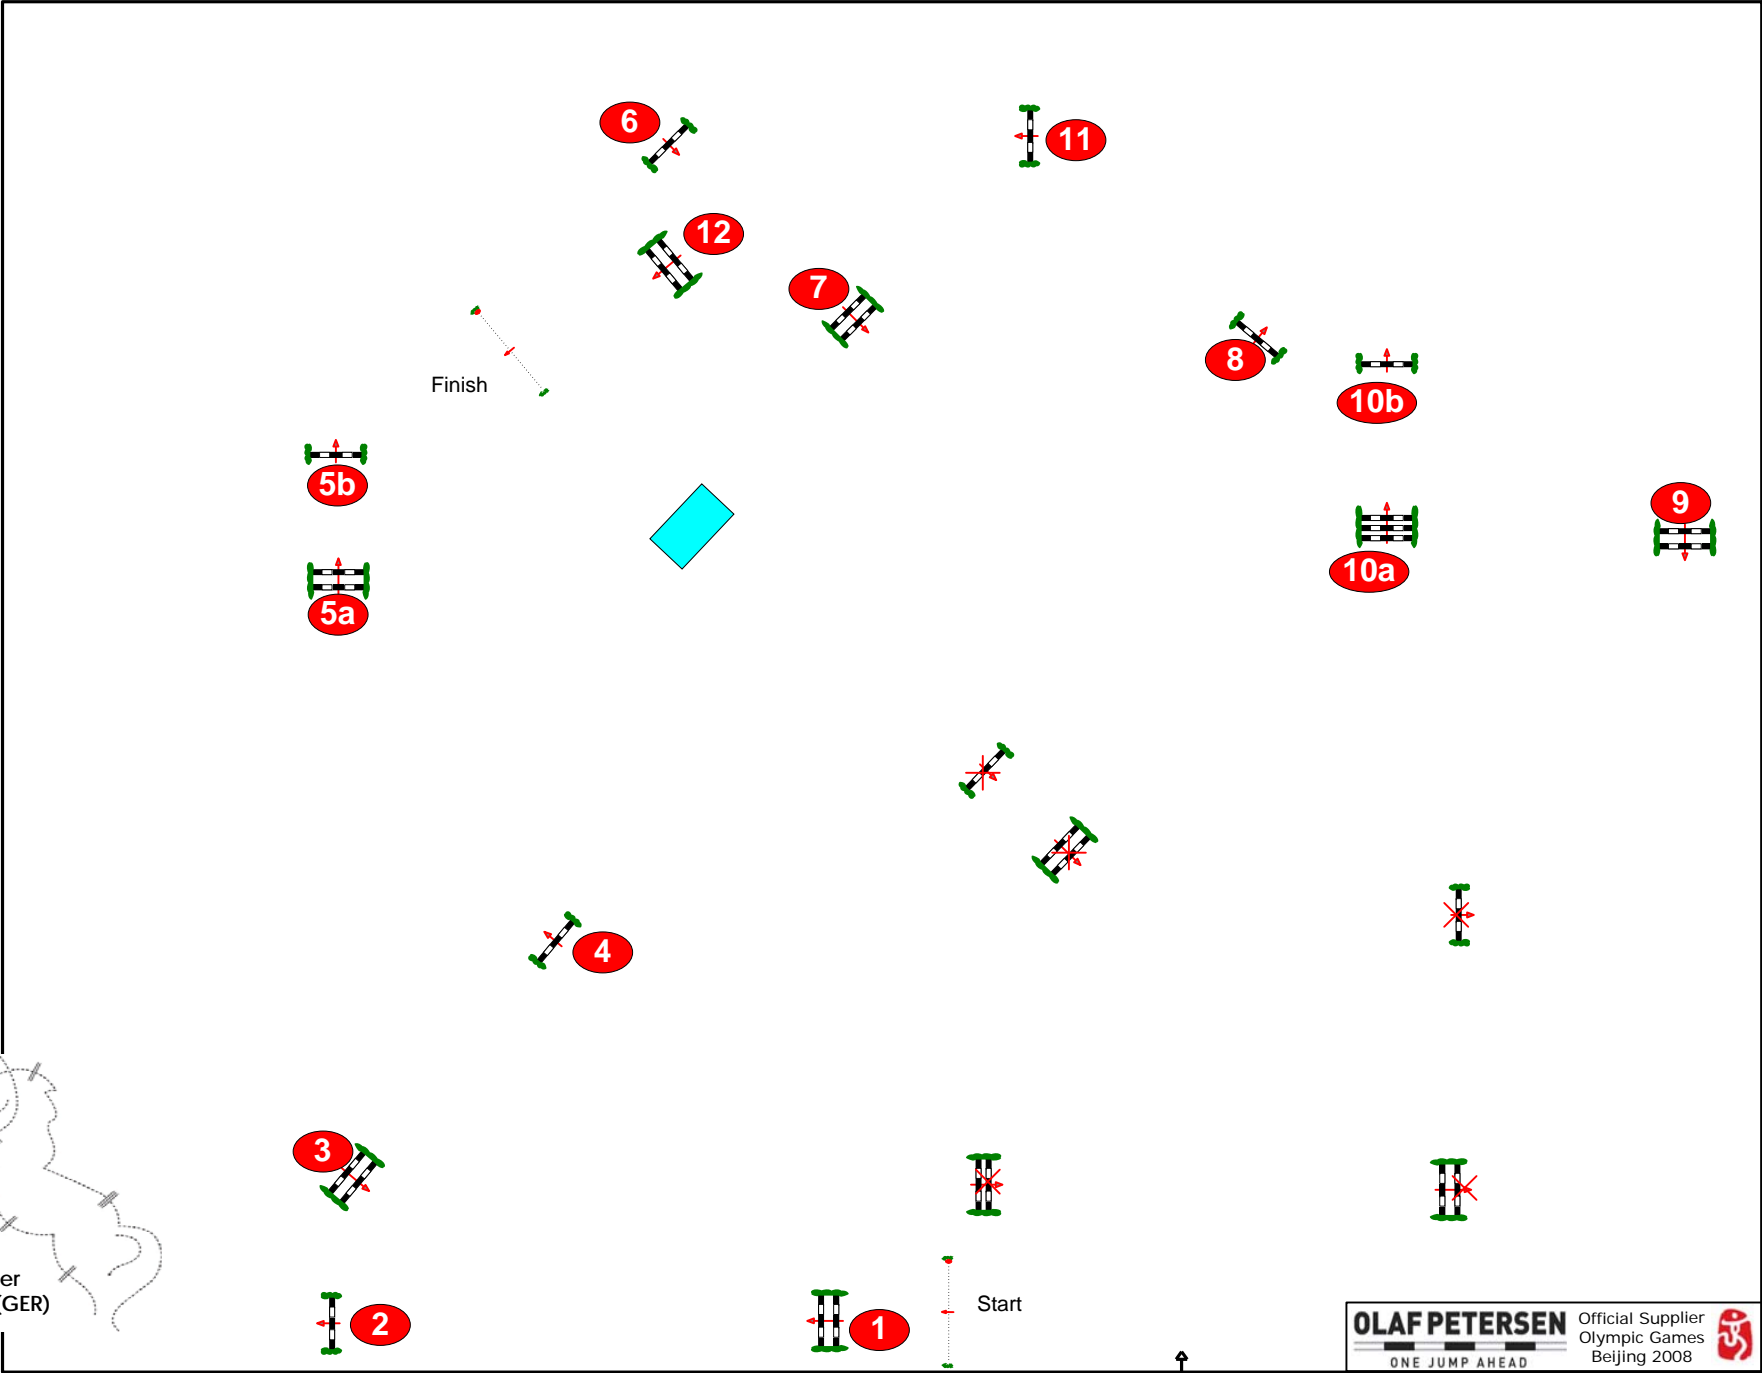

2

Balvanera 2009 12 - 15 Marzo

Class No.: 59  
Libre  
Competition against the clock

Table: A  
National RG: 238.2.1  
Height: 1,35 m

Speed: 350 m/min  
Length: 470 m  
Time allowed: 81 sec  
Time limit: 162 sec

1st Jump-off:  
Length: 0 m  
Time allowed: 0 sec  
Time limit: 0 sec

Course Designer  
Olaf Petersen Sr. (GER)

**OLAF PETERSEN** Official Supplier  
 ONE JUMP AHEAD Olympic Games  
 Beijing 2008