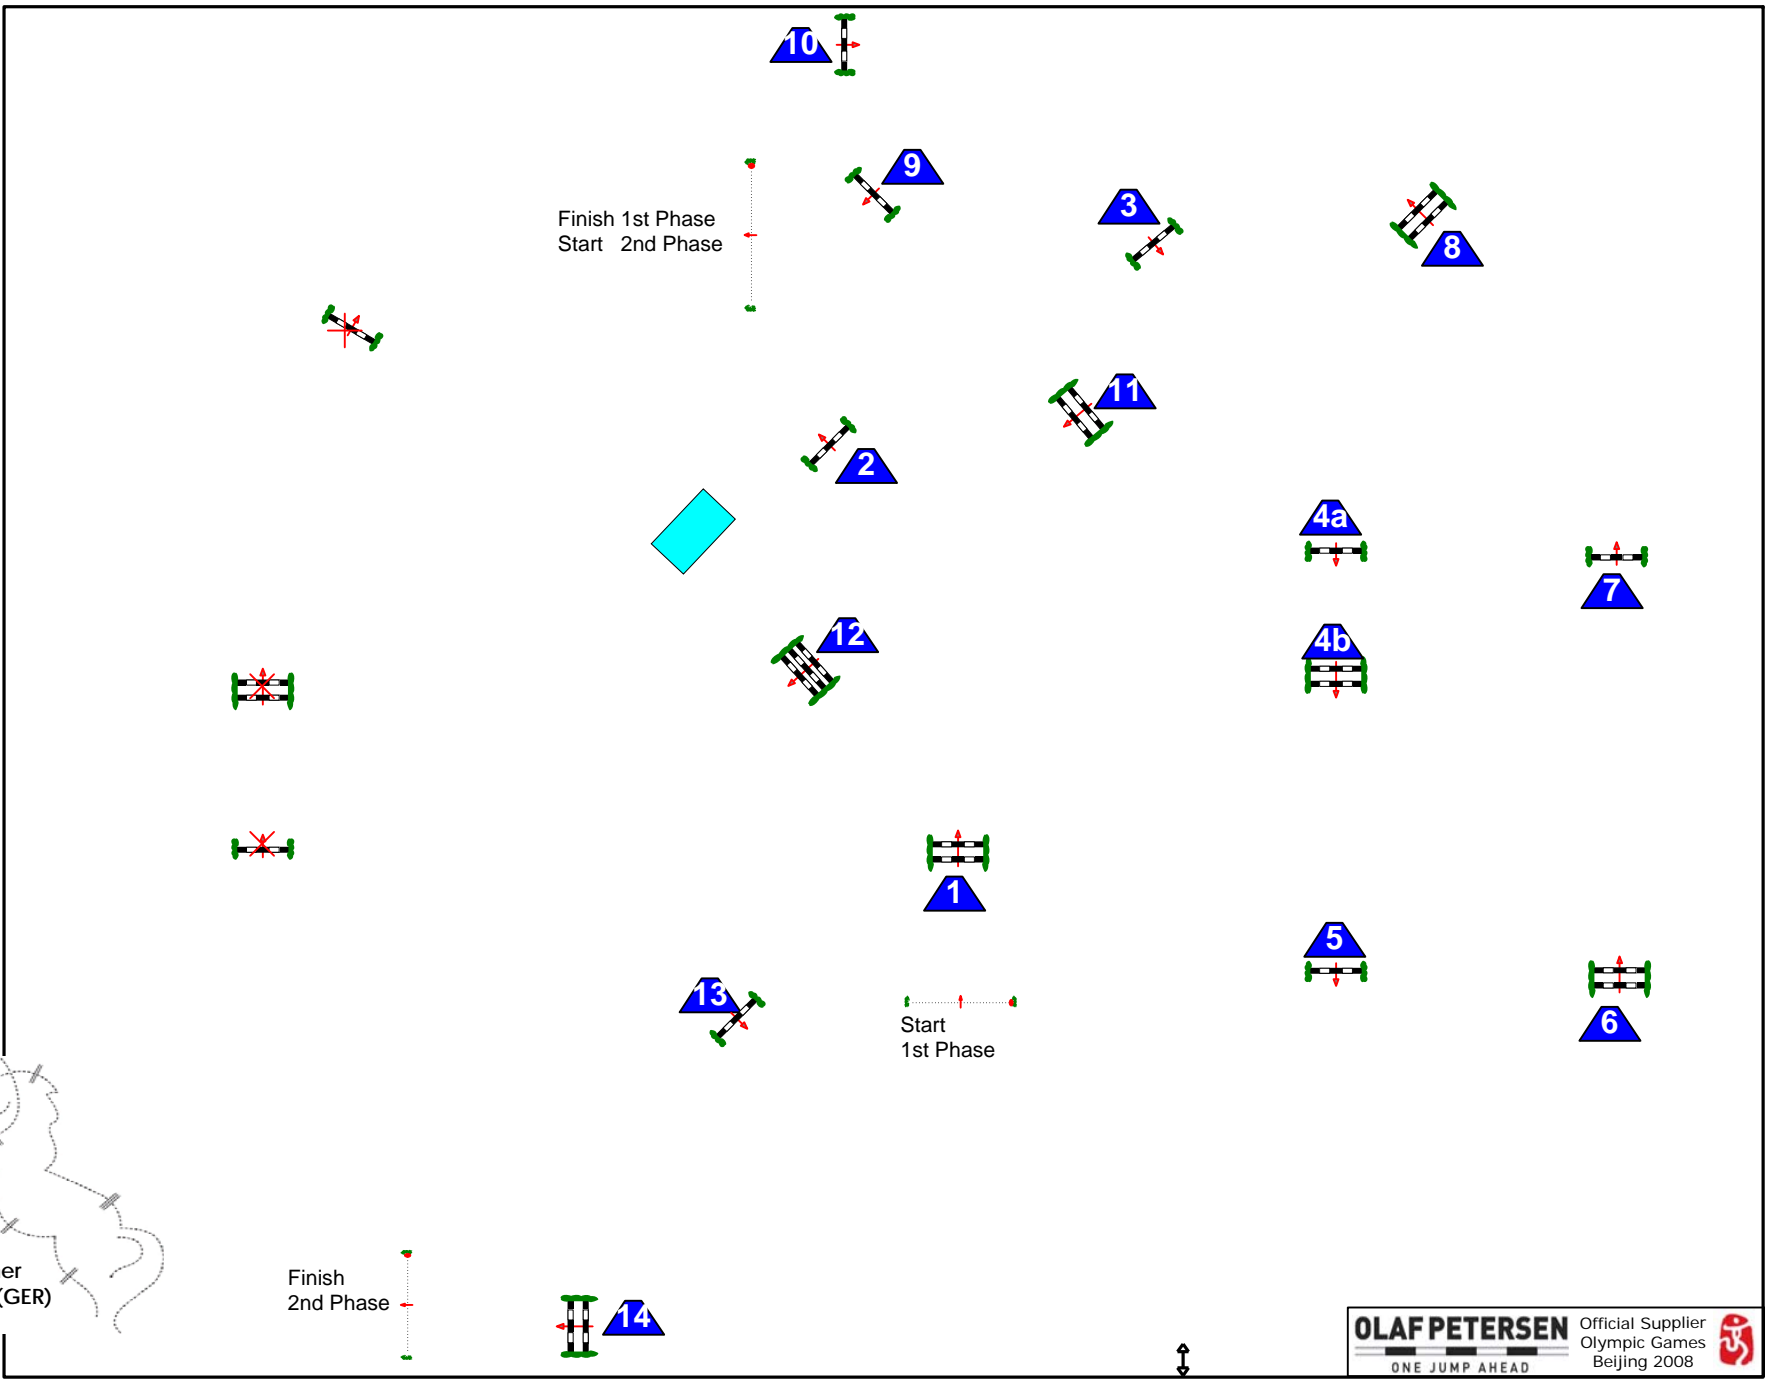

Class No.: 70
Amateur/Juvenil
Competition in two Phases

Table: A	Speed: 350 m/min	2nd Phase: 10 - 14
National RG: 274.5.3	Length: 320 m	Length: 200 m
Height: 1,35 m	Time allowed: 55 sec	Time allowed: 35 sec
	Time limit: 110 sec	Time limit: 70 sec

Course Designer
 Olaf Petersen Sr. (GER)