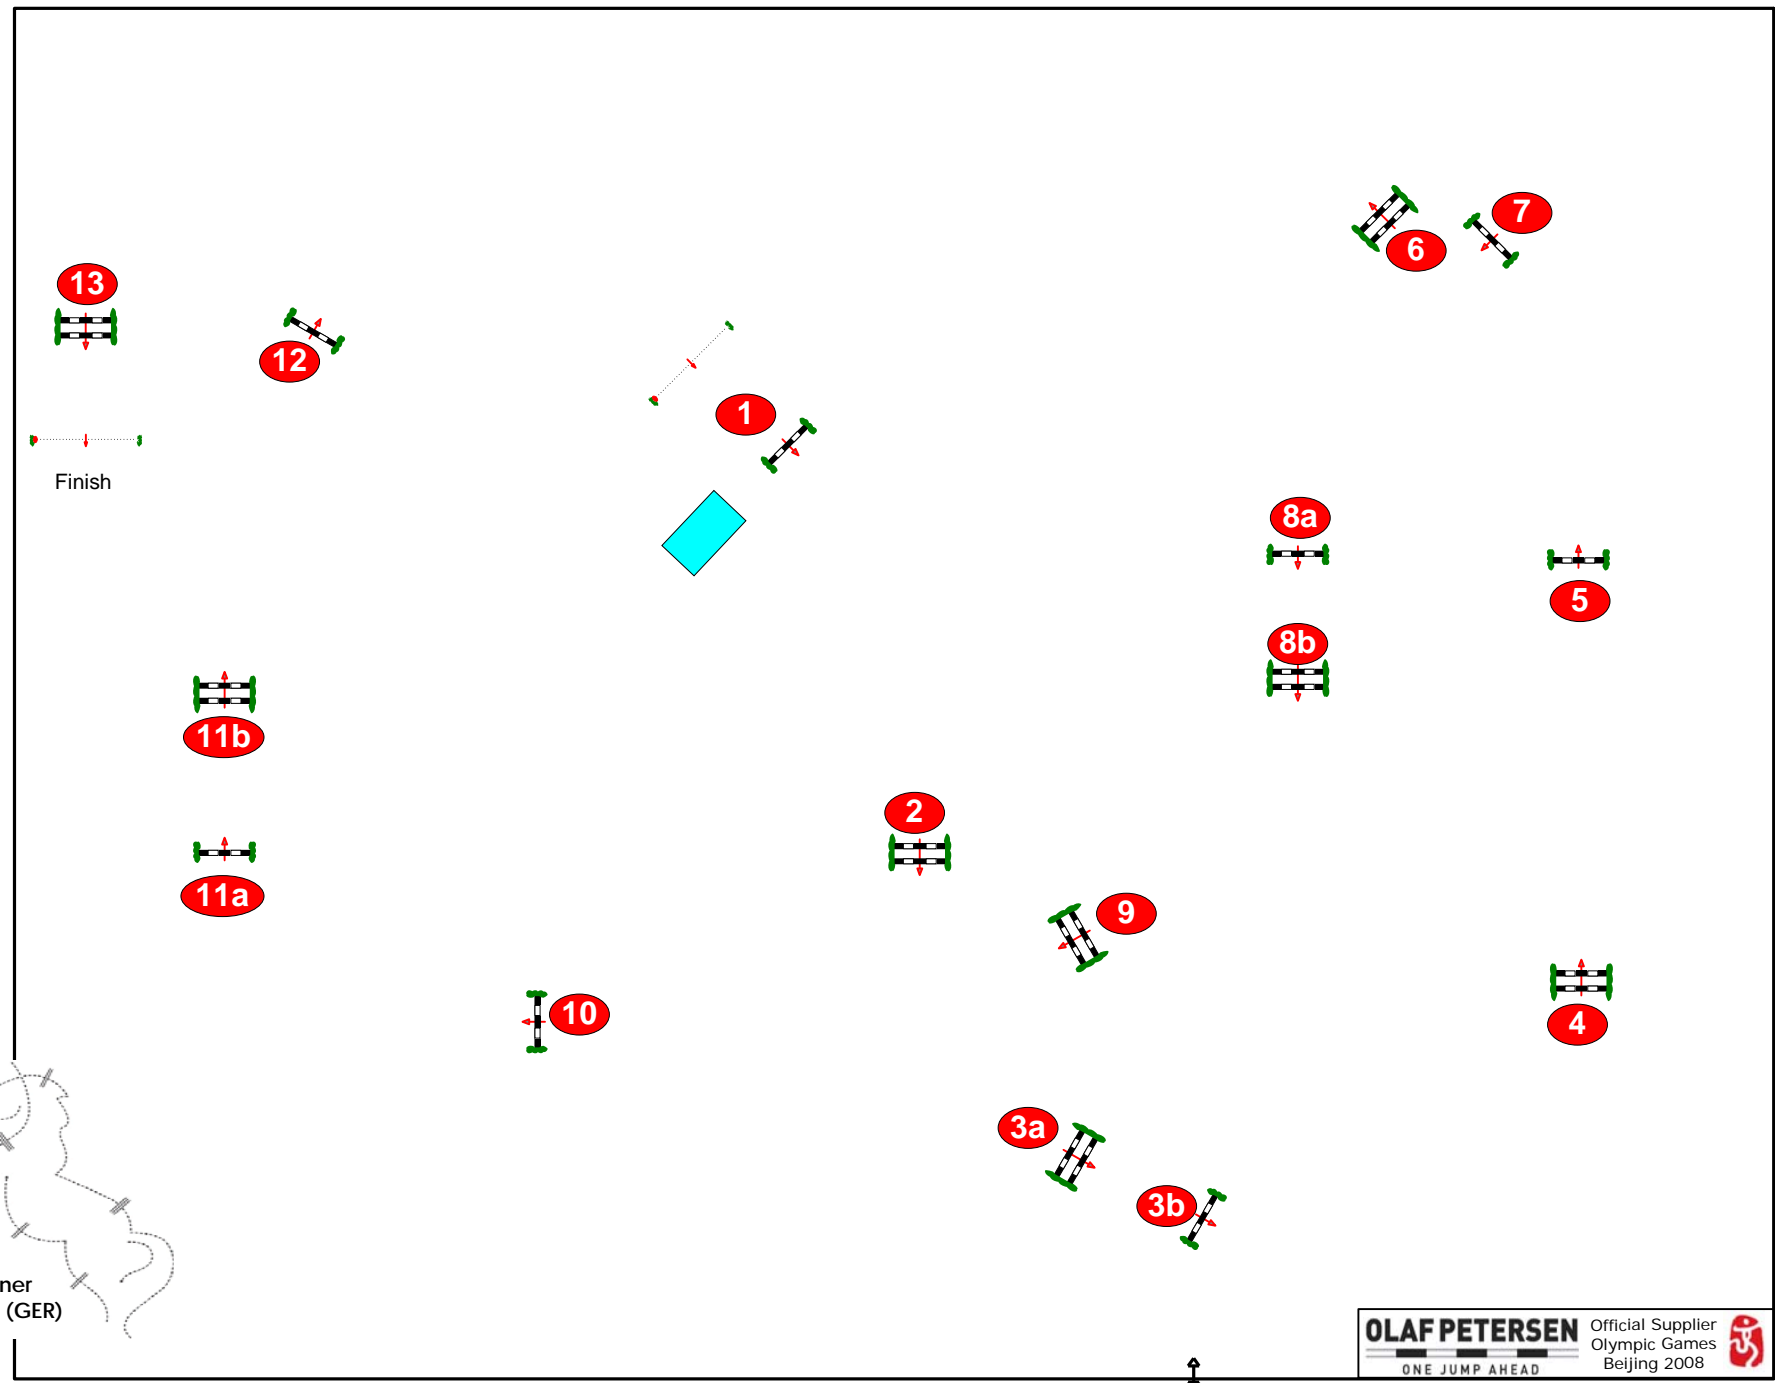

Class No.: 71
Classico
Competition with one jump-off

Table: A	Speed: 350 m/min	1st Jump-off: 1-2-3a,b-9-10-11b-12-13
National RG: 238.2.2	Length: 500 m	Length: 310 m
	Time allowed: 86 sec	Time allowed: 54 sec
Height: 1,40 m	Time limit: 172 sec	Time limit: 108 sec

Course Designer
Olaf Petersen Sr. (GER)