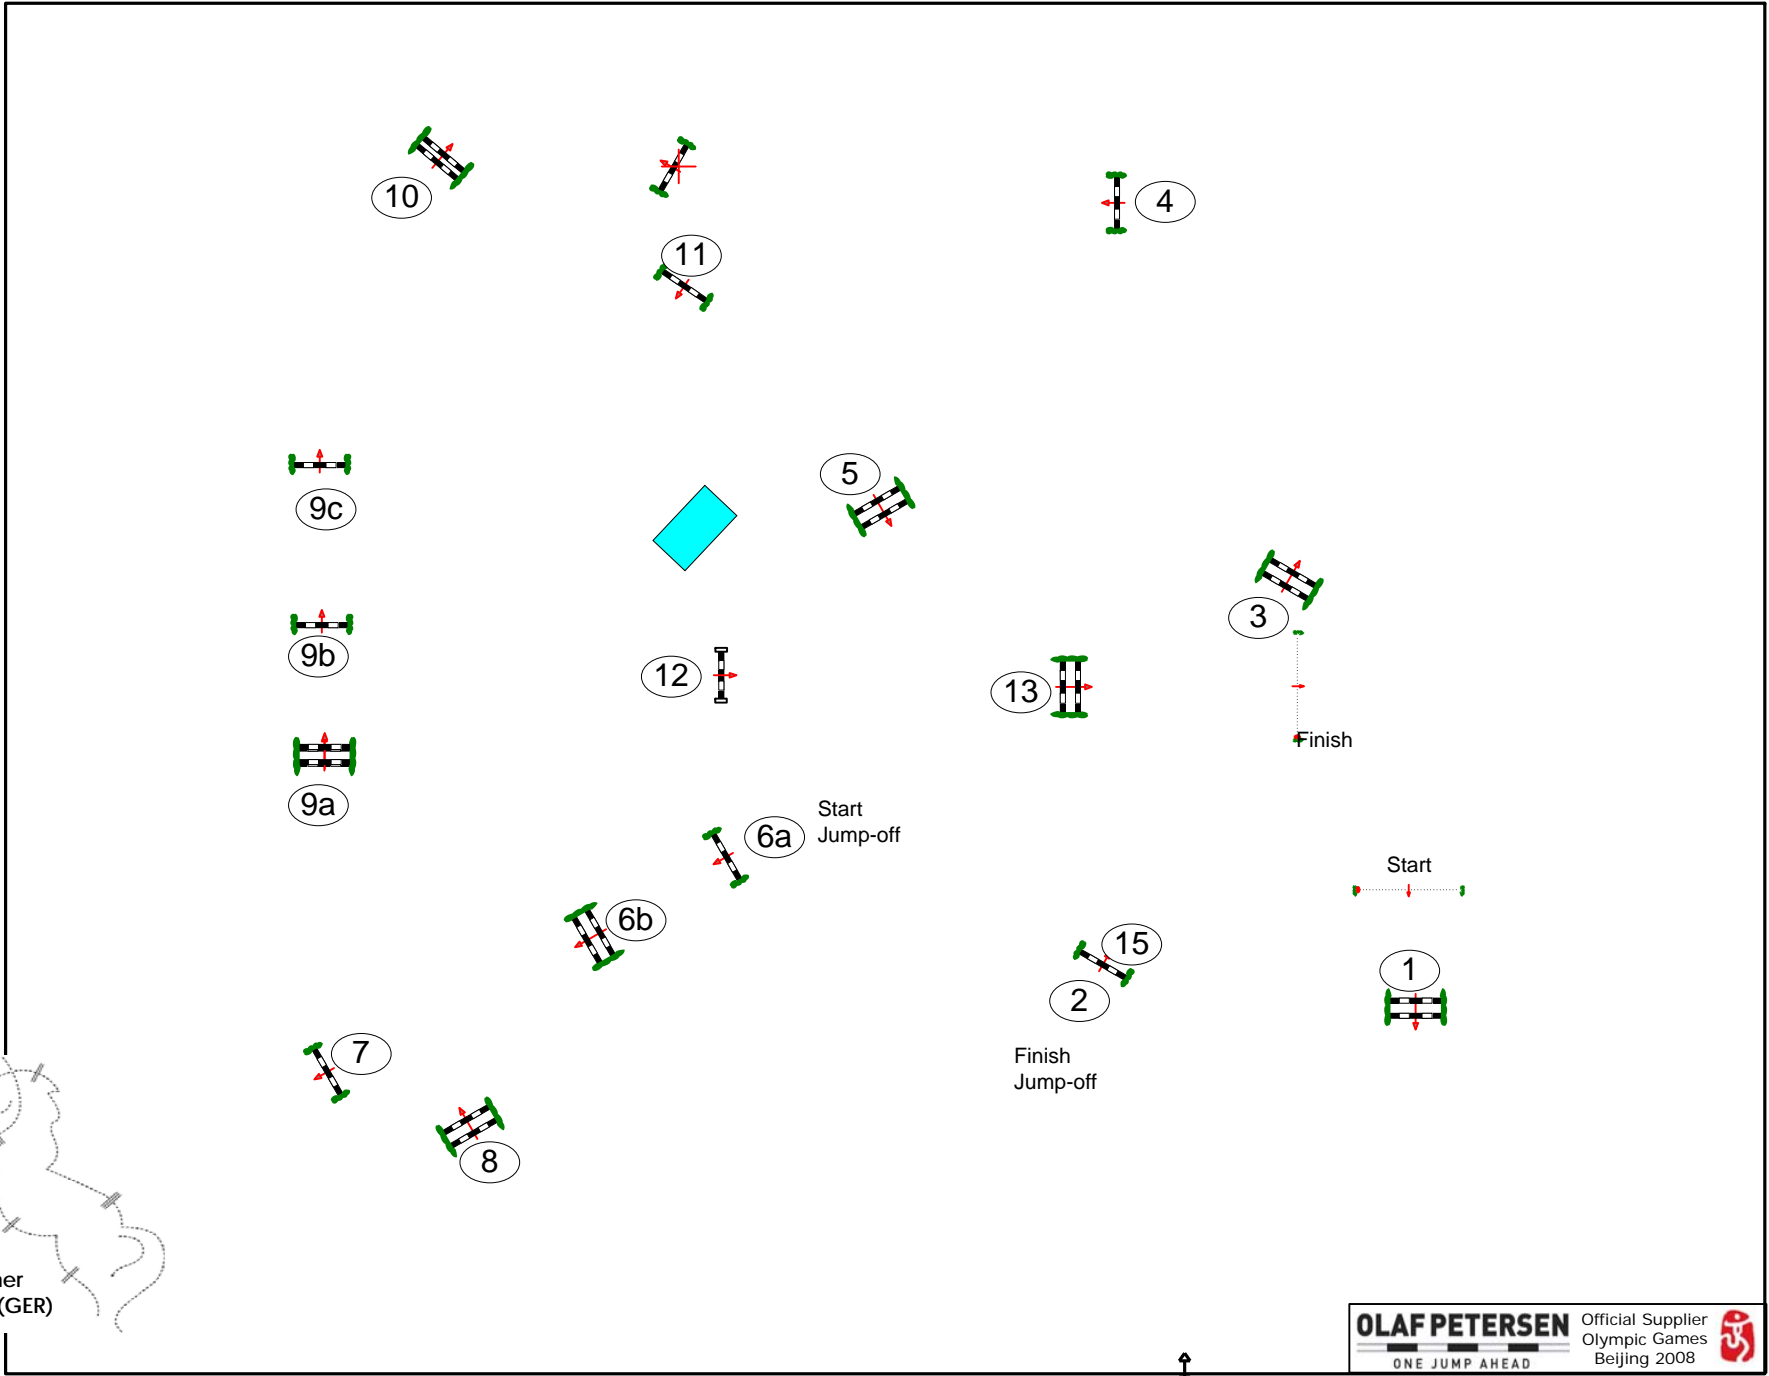

Class No.: 85
Mini Prix
Competition with one jump-off

Table: A
National RG: 238.2.2
Height: 1,45 m

Speed: 350 m/min
Length: 460 m
Time allowed: 79 sec
Time limit: 158 sec

1st Jump-off: 6a-7-8-9a,b-10-11-12-15
Length: 310 m
Time allowed: 54 sec
Time limit: 108 sec

Course Designer
Olaf Petersen Sr. (GER)