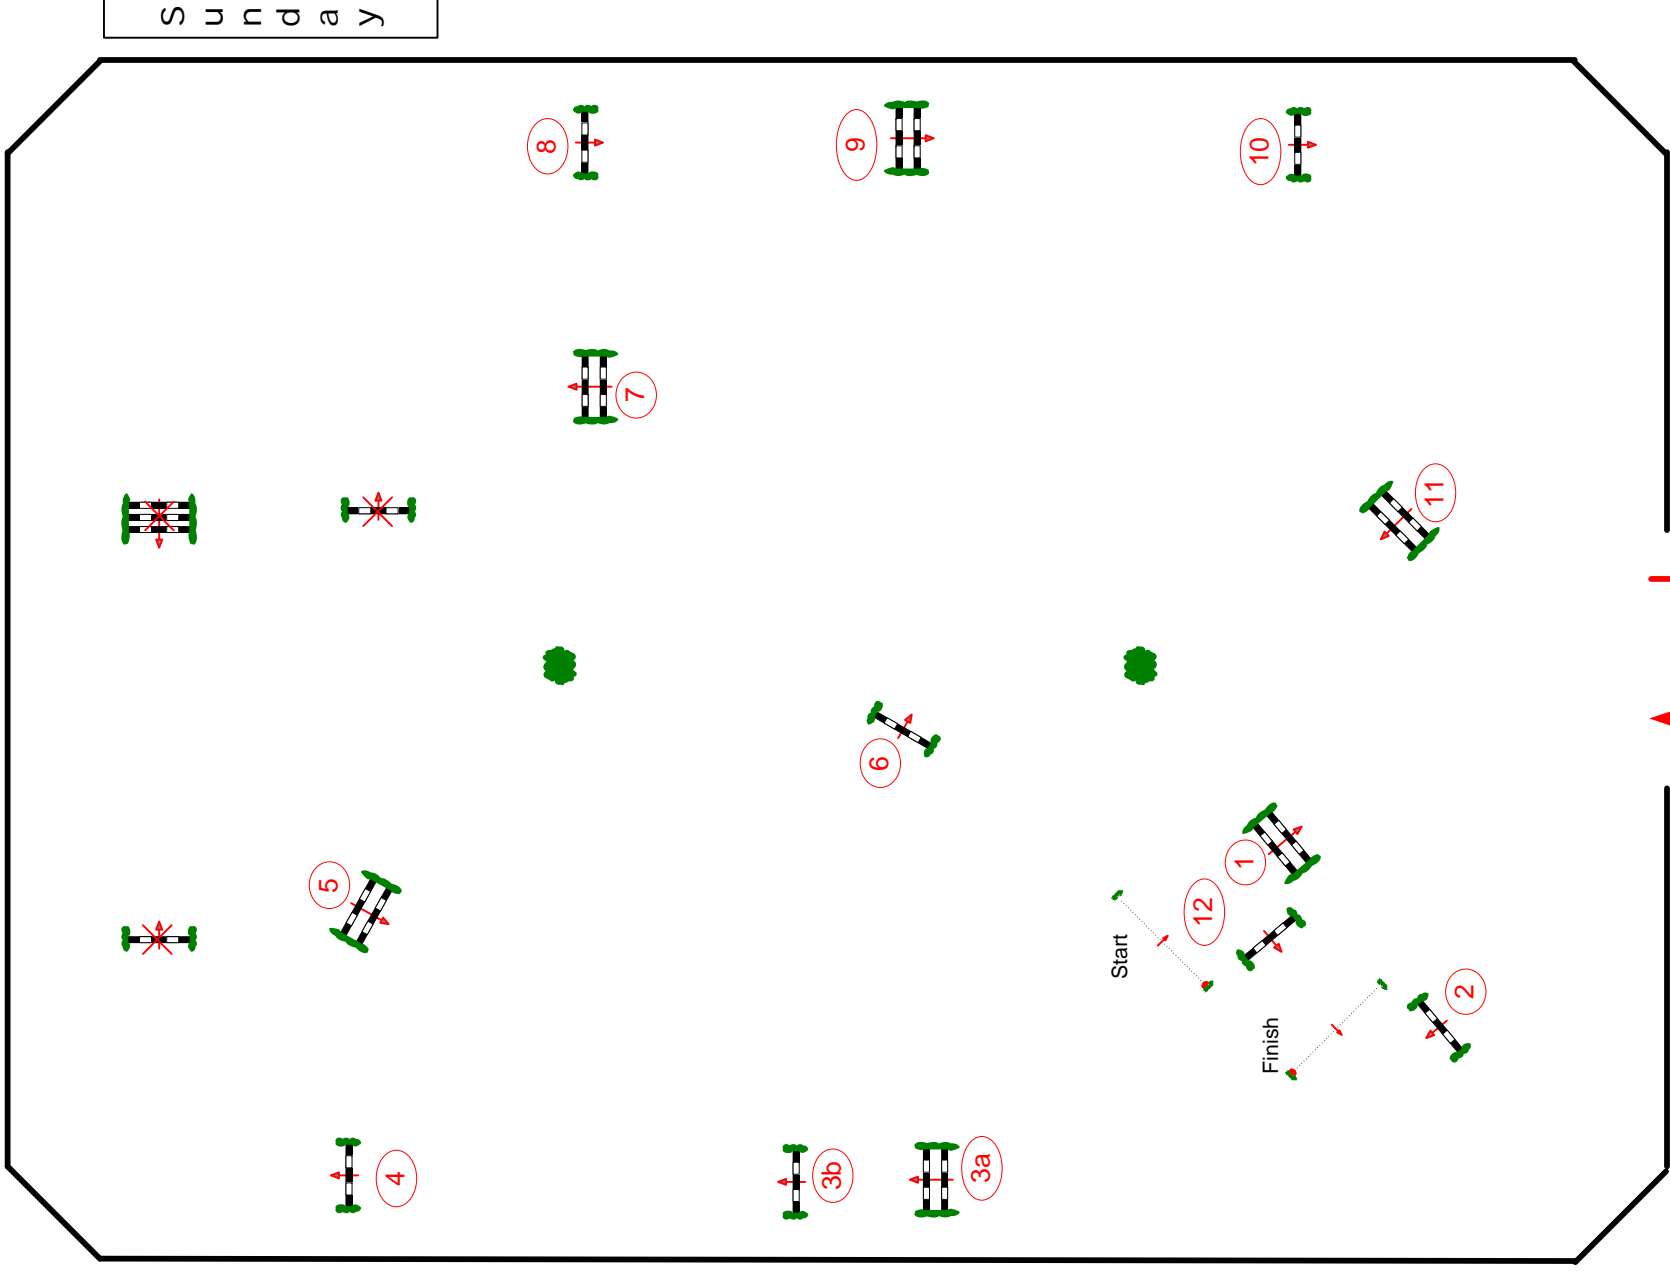

Class No.: 1050 C Masters Classic Competition with one jump-off

| | | |
|--------------------|----------------------|------------------------------------|
| National RG: II.2b | Speed: 350 m/min | 1st Jump-off: 1-2-3a,b-14-7-8-9-10 |
| FEI RG / Art. | Length: 460 m | Length: 0 m |
| Height: 1,15 m | Time allowed: 79 sec | Time allowed: 0 sec |
| | Time limit: 158 sec | Time limit: 0 sec |